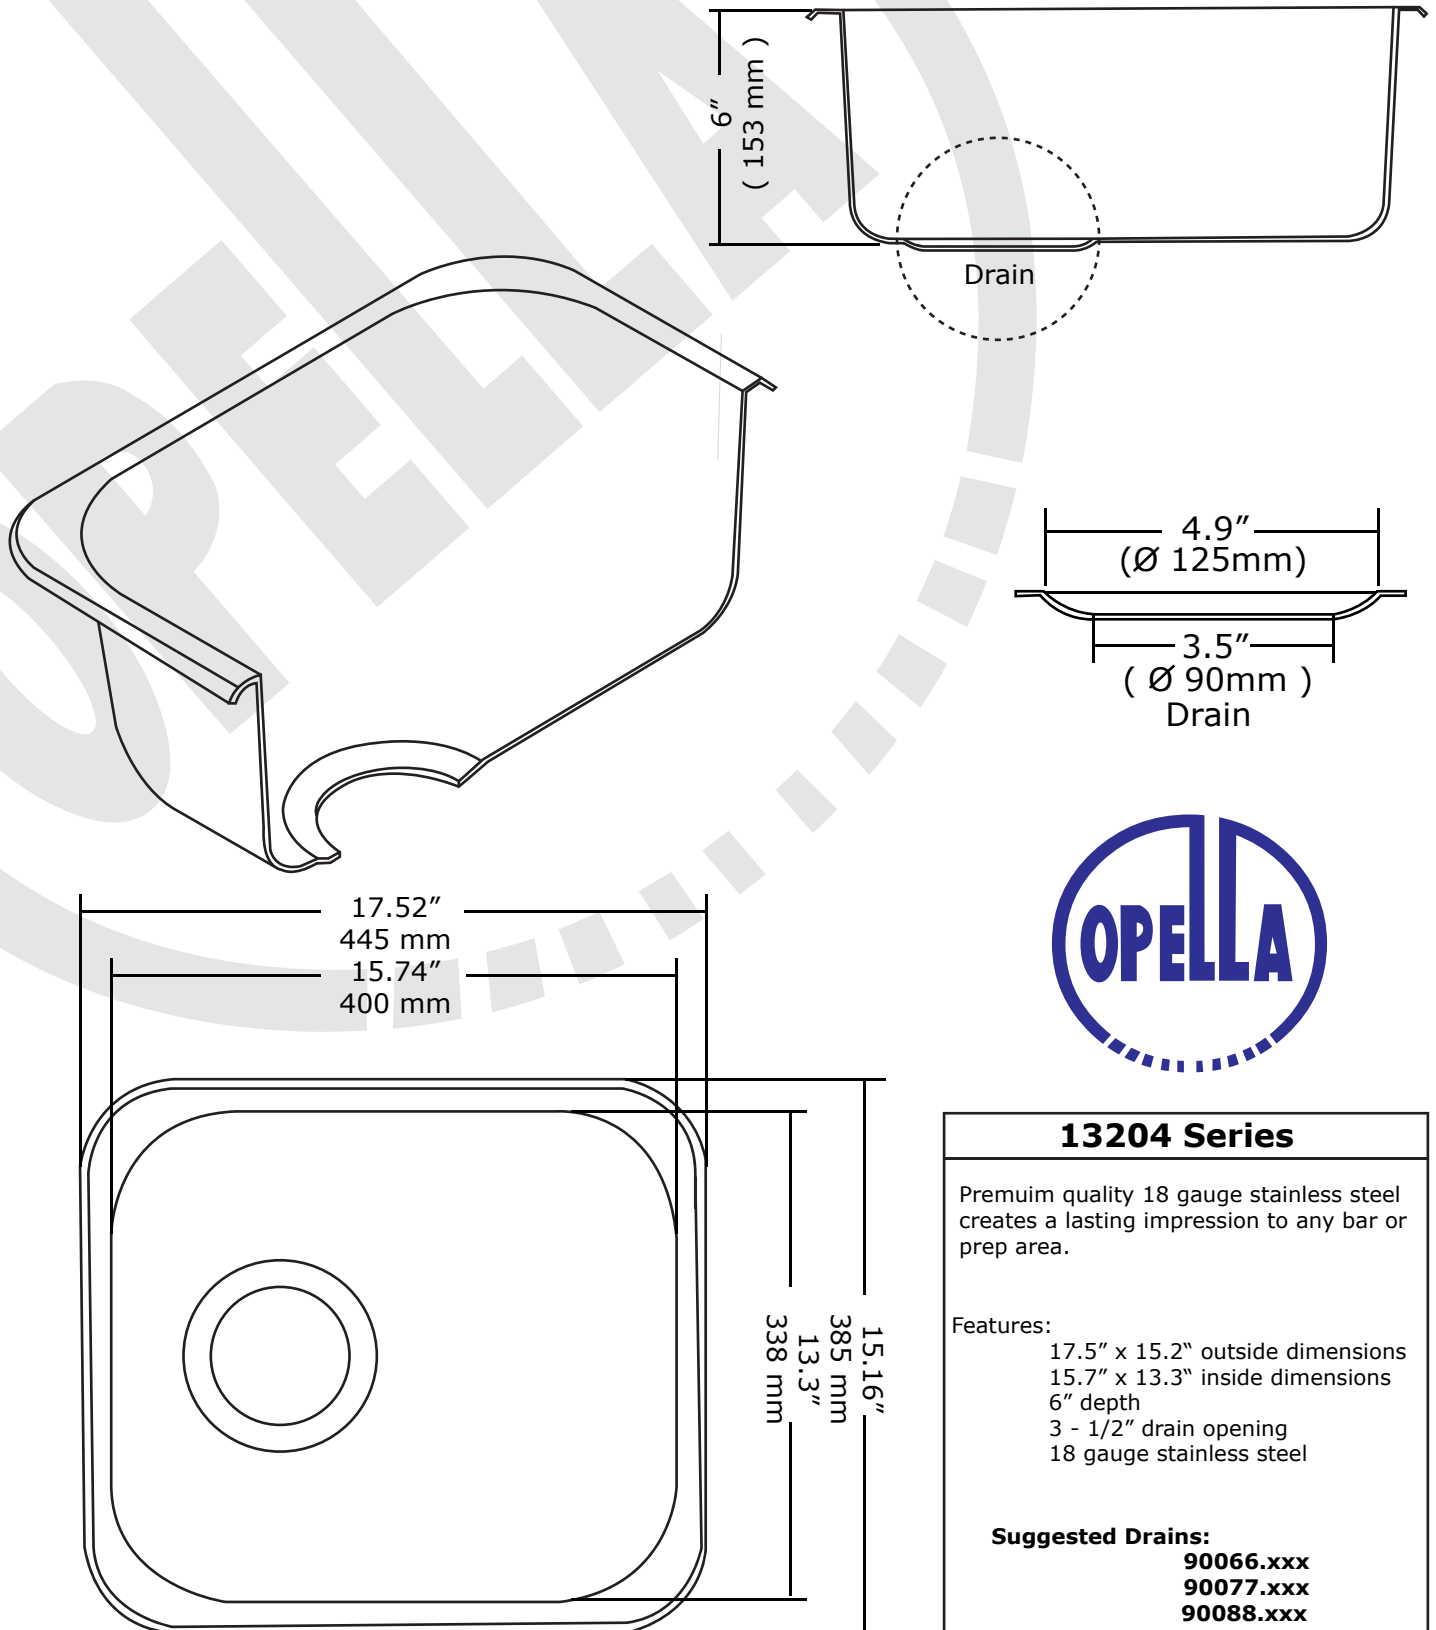

13204 Series

Bar/Prep Sink Collection

13204 Series

Premium quality 18 gauge stainless steel creates a lasting impression to any bar or prep area.

Features:

- 17.5" x 15.2" outside dimensions
- 15.7" x 13.3" inside dimensions
- 6" depth
- 3 - 1/2" drain opening
- 18 gauge stainless steel

Suggested Drains:

90066.xxx
90077.xxx
90088.xxx

Opella, LLC recommends that the template and the sink be referenced before making any cuts to the countertops.