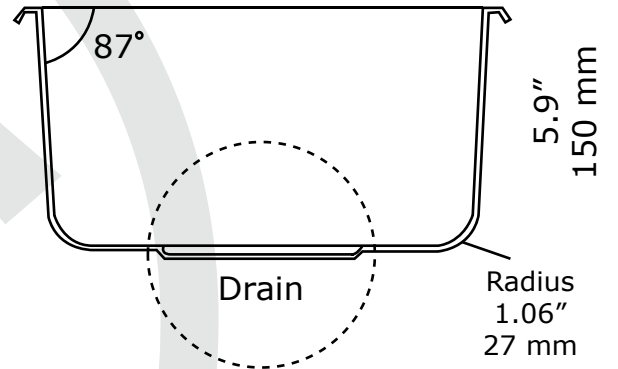

13209 Series

Bar/Prep Sink Collection

13209 Series

Premium quality 18 gauge stainless steel creates a lasting impression to any bar or prep area.

Features:

- 12.2" x 12.2" outside dimensions
- 10.9" x 10.9" inside dimensions
- 6" depth
- 3 - 1/2" drain opening
- 18 gauge stainless steel

Suggested Drains:

90066.xxx
90077.xxx
90088.xxx

Optional custom fit cutting board available.

13209cb

Opella, LLC recommends that the template and the sink be referenced before making any cuts to the countertops.