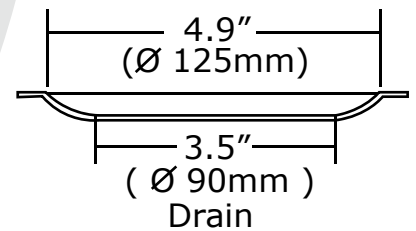

13209 Series

Bar/Prep Sink Collection

13209 Series

Premium quality 18 gauge stainless steel creates a lasting impression to any bar or prep area.

Features:

- 12.2" x 12.2" outside dimensions
- 10.9" x 10.9" inside dimensions
- 6" depth
- 3 - 1/2" drain opening
- 18 gauge stainless steel

Suggested Drains:

90066.xxx
90077.xxx
90088.xxx

Optional custom fit cutting board available.

13209cb

Opella, LLC recommends that the template and the sink be referenced before making any cuts to the countertops.