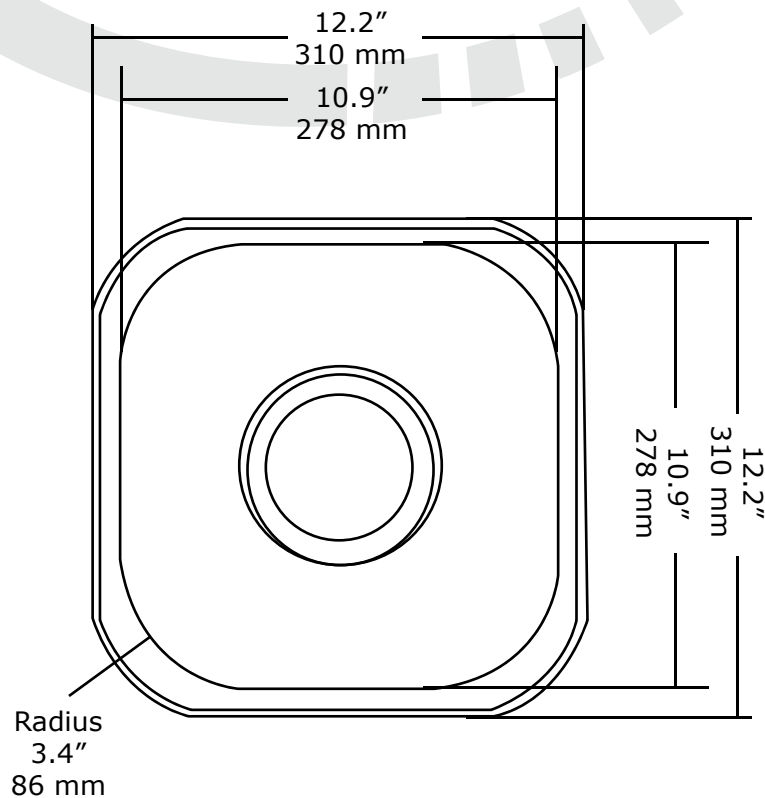

13209 Series

Bar/Prep Sink Collection

13209 Series

Premium quality 18 gauge stainless steel creates a lasting impression to any bar or prep area.

Features:

- 12.2" x 12.2" outside dimensions
- 10.9" x 10.9" inside dimensions
- 6" depth
- 3 - 1/2" drain opening
- 18 gauge stainless steel

Suggested Drains:

90066.xxx
90077.xxx
90088.xxx

Optional custom fit cutting board available.

13209cb

Opella, LLC recommends that the template and the sink be referenced before making any cuts to the countertops.