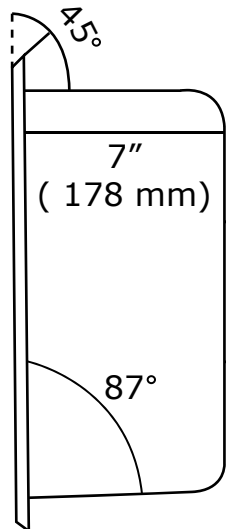

14107 Series

Bar/Prep Sink Collection

.98
(25mm)

14107 Series

For those with an eye for high-end design, this hard working bar sink adds style and charm to kitchen or bar area.

Features: 12.1" outside diameter
10.1" inside diameter
7" depth
2 - 1/2" drain opening
18 gauge stainless steel

Suggested Drain:

90055.xxx
90125.xxx