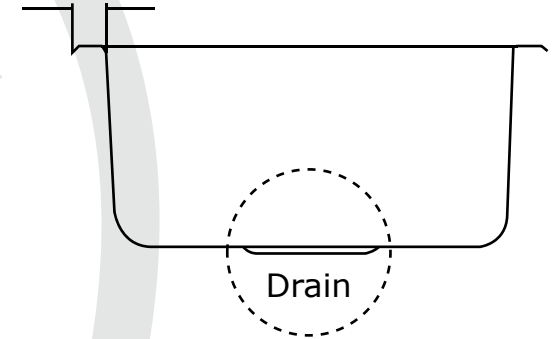

14107 Series

Bar/Prep Sink Collection

.98
(25mm)

14107 Series

For those with an eye for high-end design, this hard working bar sink adds style and charm to kitchen or bar area.

Features: 12.1" outside diameter
10.1" inside diameter
7" depth
2 - 1/2" drain opening
18 gauge stainless steel

Suggested Drain:

90055.xxx
90125.xxx