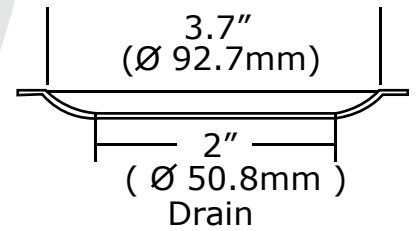

14107 Series

Bar/Prep Sink Collection

.98
(25mm)

14107 Series

For those with an eye for high-end design, this hard working bar sink adds style and charm to kitchen or bar area.

Features: 12.1" outside diameter
10.1" inside diameter
7" depth
2 - 1/2" drain opening
18 gauge stainless steel

Suggested Drain:

90055.xxx
90125.xxx