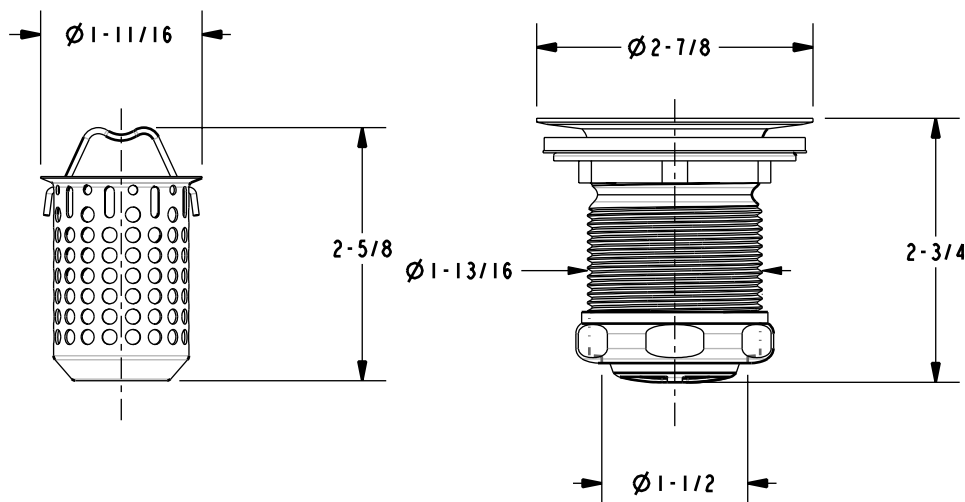

90125 Series

Bar Strainer
Junior Basket Strainer

Item	Pcs.	Part #
1	1	Handle
2	1	JR Basket Strainer
3	1	Body
4	1	Washer RBR
5	1	Gasket .025
6	1	MTG Nut Brass 1-3/4"
7	1	Washer RBR 1-3/8"
8	1	Nut Slip Joint 1-1/2"