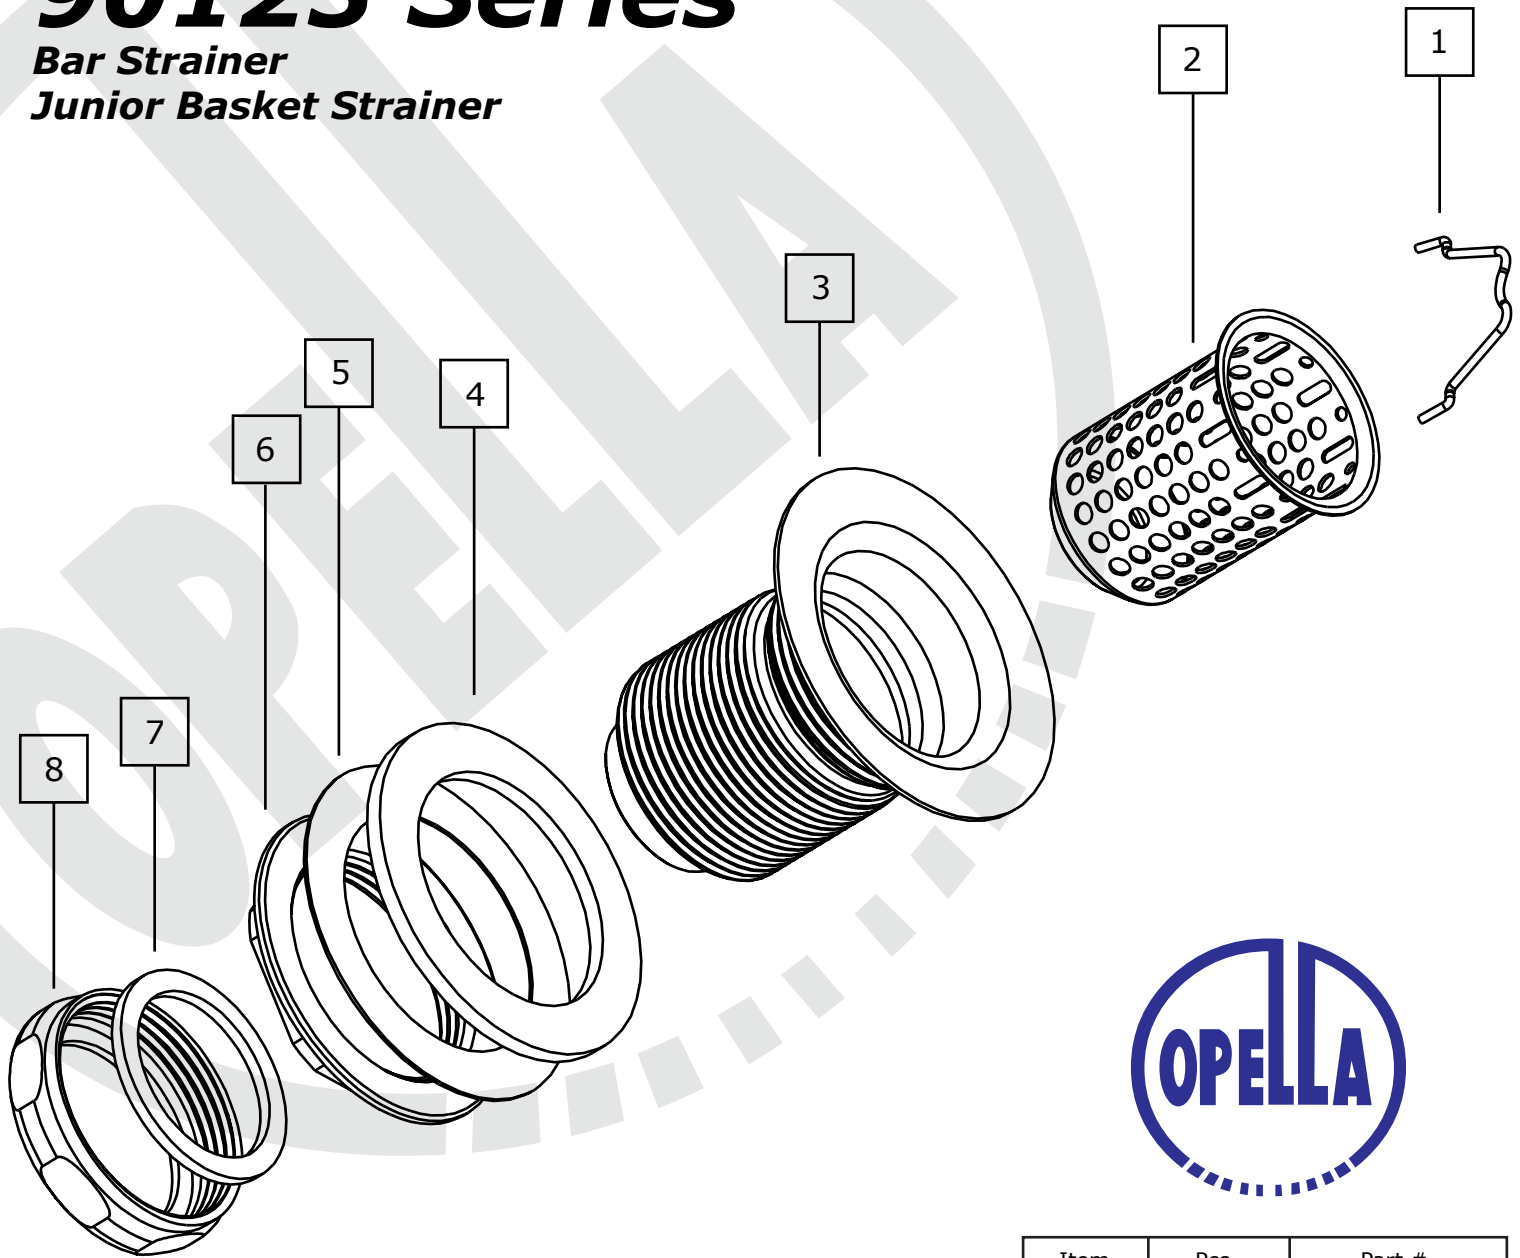

90125 Series

Bar Strainer
Junior Basket Strainer

Item	Pcs.	Part #
1	1	Handle
2	1	JR Basket Strainer
3	1	Body
4	1	Washer RBR
5	1	Gasket .025
6	1	MTG Nut Brass 1-3/4"
7	1	Washer RBR 1-3/8"
8	1	Nut Slip Joint 1-1/2"